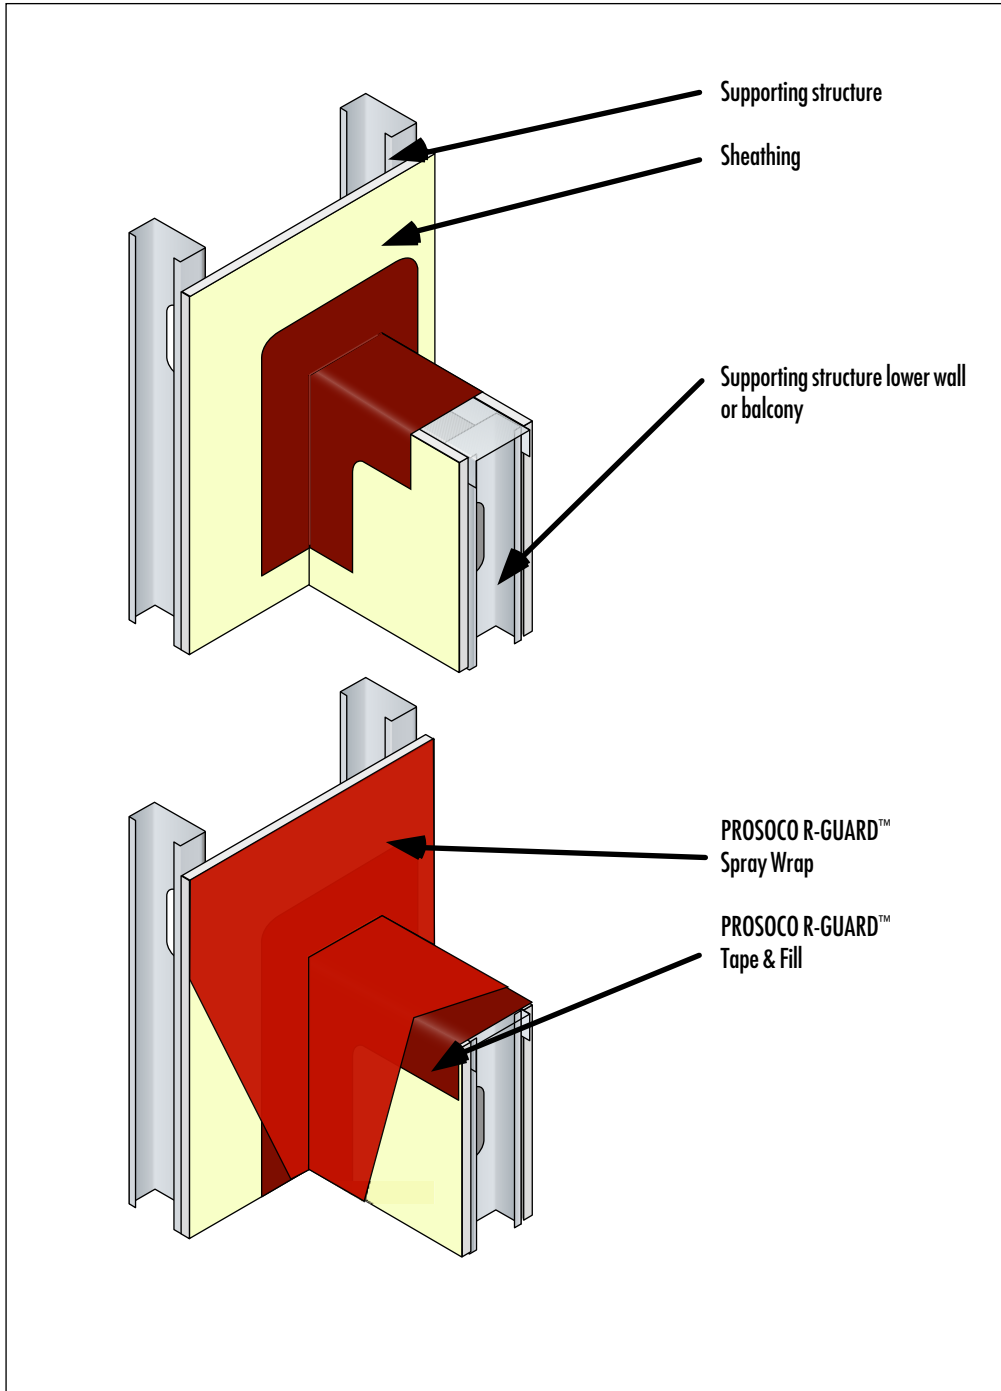

**PROSOCO R-GUARD™ Air & Moisture Barrier
Saddle**

Detail No.: 20.64

Notes:

- 1] Detail shows components of PROSOCO R-GUARD™ Air & Moisture Barrier installed over a saddle condition.
- 2] The PROSOCO R-GUARD™ Air & Moisture Barrier is intended to be integrated with appropriate saddle and cap flashing to drain water to the face of the finish cladding.