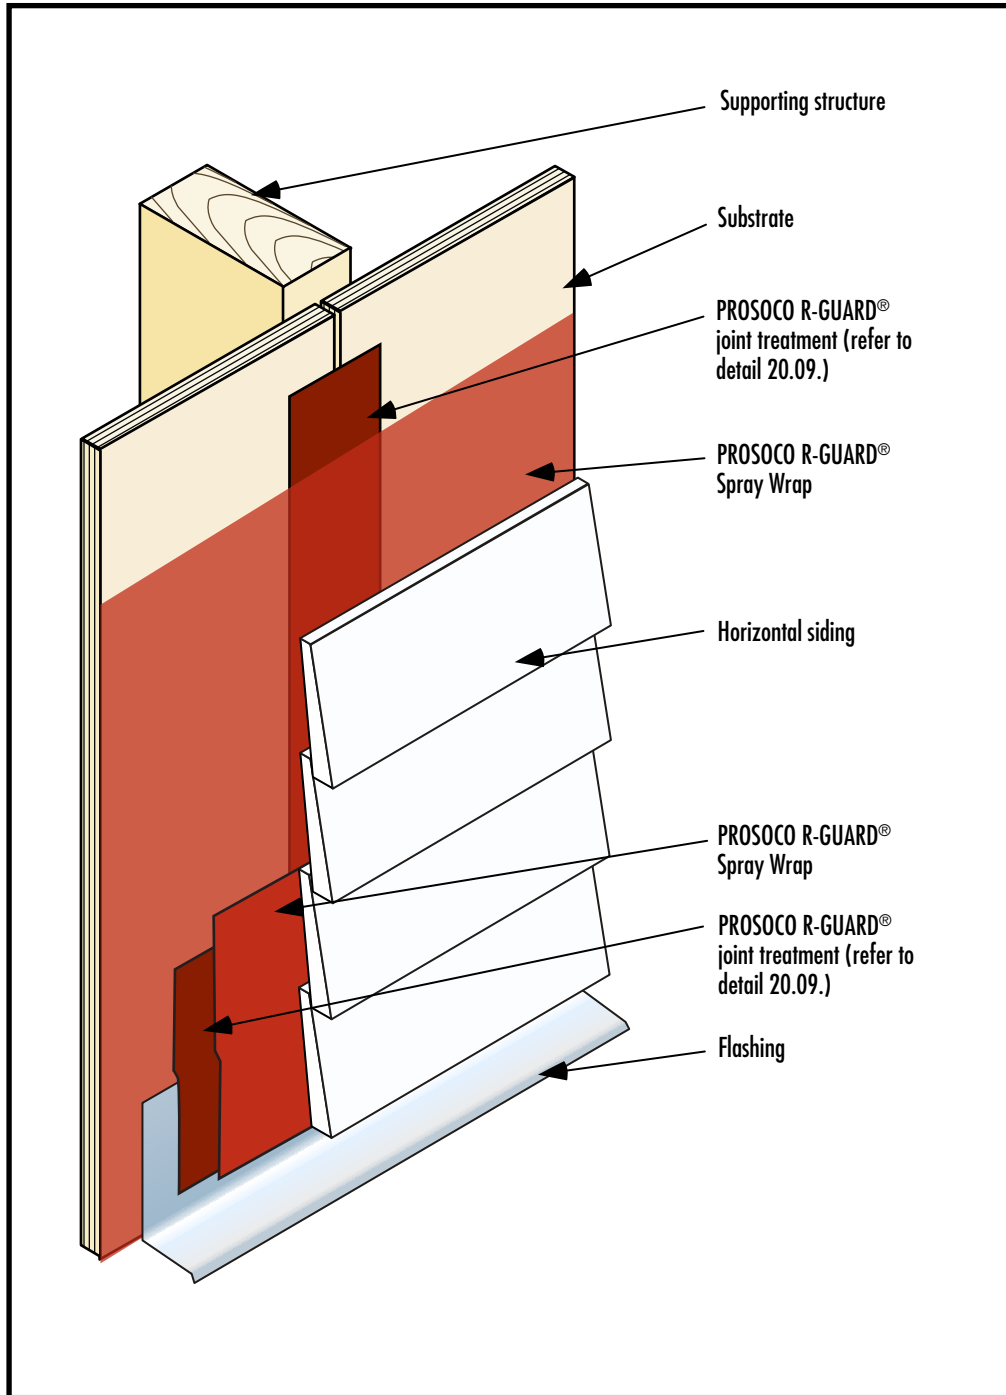

# PROSOCO R-GUARD® Air & Water-Resistive Barrier Wood frame with strapped horizontal siding

Detail No.: 20.00b